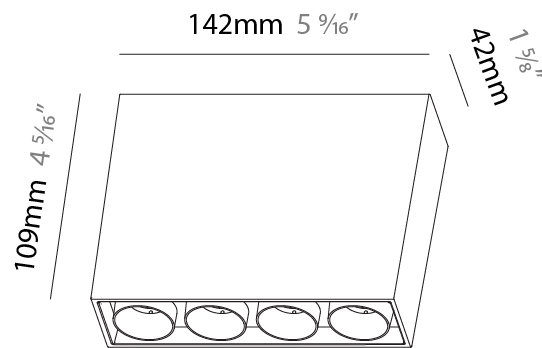

GENERAL

Series: Magiq
Subseries: Magiq 4 Cell
Brand: Prolicht
Division: Architectural
Mounting Type: Surface
Mounting Location: Ceiling
Subcategory: Flush Mount

PHYSICAL

Shape: Rectangle
Length (mm): 142
Length (in): 5 ⁹/₁₆
Width (mm): 42
Width (in): 1 ⁵/₈
Height (mm): 109
Height (in): 4 ⁵/₁₆
Light Distribution: Direct
Weight (kg): 0.65
Fixture Finish: SSR / BKV / CWI / CRY / HAB / UFT / ITA / RUA / FTG / MYG / LOD / PUS / FRO / FUP / KIA / POP / BLS / SPG / MEY / GOH / GUM / CHC / COM / ABZ / JAG / OBR / MOS / ROR
Holder Finish: WHI / BLK
Fixture Material: Aluminum Die Cast

ELECTRICAL

Lamp Type: LED (Zhaga Standard)
Input Wattage (W): 13
Total Output Wattage (W): 11.8
Dimming: Tri-Mode (Non-Dimming and Phase Dimming (120Vac only) and 0-10V Dimming)
Driver Included: Yes
Driver Location: Integrated
Driver Type: Constant Current - Universal
Driver Class: Class 1
Input Voltage (V): 120 - 277
Constant Current (MA): 1050mA

LED

Number of LEDs: 4
Color Temperature (°K): 2700 / 3000 / 3500 / 4000
Max. Delivered Lumen (lm): 781 / 843 / 860 / 878
Nominal Lumen (lm): 880 / 950 / 970 / 990
CRI: >90 CRI
Efficiency (%): 80
Lamp Life (hrs): 50000

OPTICAL

Reflector: 8 / 14 / 34
Adjustability: Fixed

RATINGS AND CERTIFICATIONS

Certified By: Certified for North American Standards
IP rating: IP20