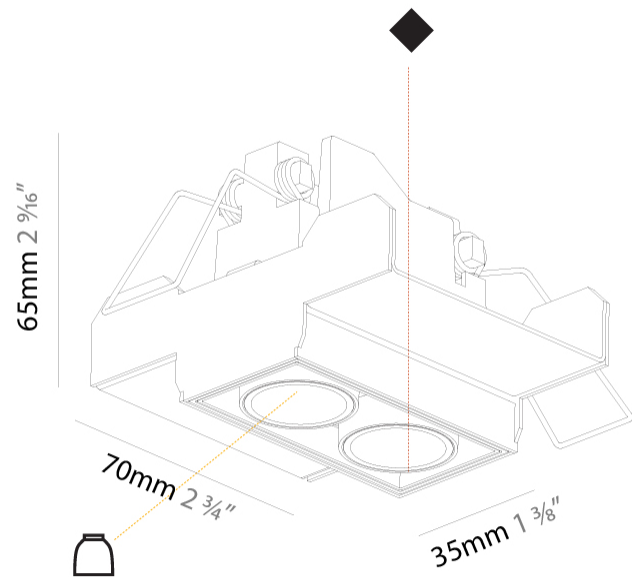

ELECTRICAL

Lamp Type: LED (Zhaga Standard)
Input Wattage (W): 7.7
Total Output Wattage (W): 6.6
Dimming: Tri-Mode (Non-Dimming and Phase Dimming (120Vac only) and 0-10V Dimming)
Driver Included: No
Driver Location: Remote
Driver Type: Constant Current - Universal
Driver Class: Class 2
Input Voltage (V): 120 - 277
Constant Current (mA): 1050

LED

Number of LEDs: 2
Color Temperature (°K): 2700 / 3000 / 3500 / 4000
Max. Delivered Lumen (lm): 319 / 348 / 356 / 363
Nominal Lumen (lm): 440 / 480 / 490 / 500
CRI: >90 CRI
Lamp Life (hrs): 50000
Upon Request: Special Color Temperature

OPTICAL

Reflector: 8 / 18 / 34
Upon Request: Special Beam Angles

RATINGS AND CERTIFICATIONS

Certified By: CSA Certified to UL and CSA Standards
Zaneen Group Inc. © 2024, 11800 388-3382, F-416-247-9319, www.zaneen.com

For additional international specifications by adding 'INT' at the end of the existing Model #. For assistance on 'custom' specifications, contact zteam@zaneen.com. In a constant effort to supply the best product, we reserve the right to change specifications or materials without notice. The most recent specification sheets are found at zaneen.com

120mm
4 ¾"

12 ½ mm
½"

82mm x 42mm
3 ¼" x 1 ⅝"