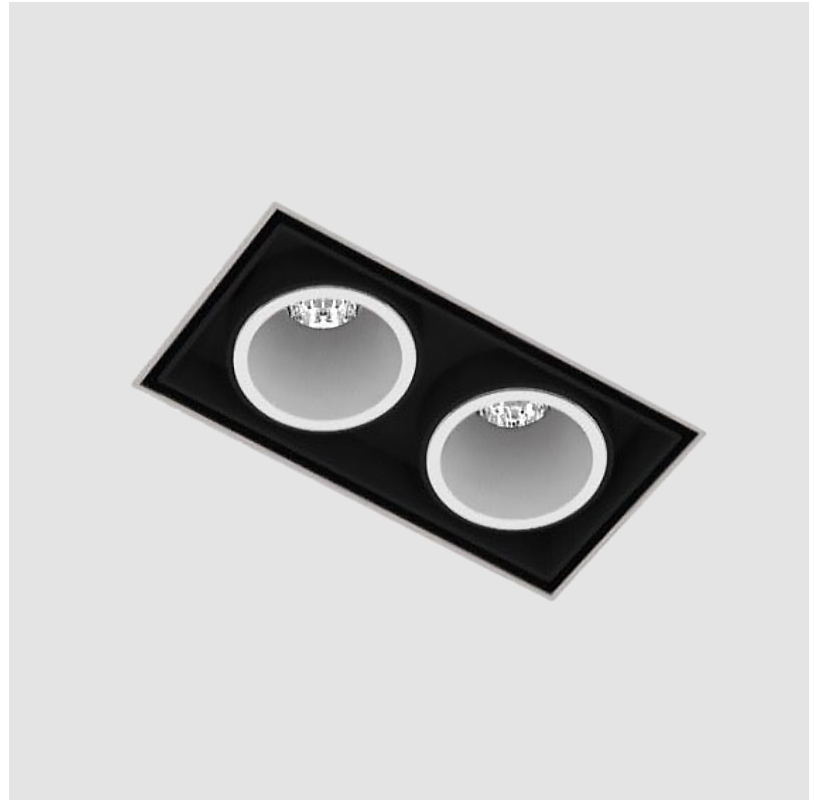

ELECTRICAL

Lamp Type: LED (Zhaga Standard)
Input Wattage (W): 7.7
Total Output Wattage (W): 6.6
Dimming: Tri-Mode (Non-Dimming and Phase Dimming (120Vac only) and 0-10V Dimming)
Driver Included: No
Driver Location: Remote
Driver Type: Constant Current - Universal
Driver Class: Class 2
Input Voltage (V): 120 - 277
Constant Current (mA): 1050

LED

Number of LEDs: 2
Color Temperature (°K): 2700 / 3000 / 3500 / 4000
Max. Delivered Lumen (lm): 319 / 348 / 356 / 363
Nominal Lumen (lm): 440 / 480 / 490 / 500
CRI: >90 CRI
Lamp Life (hrs): 50000
Upon Request: Special Color Temperature

OPTICAL

Reflector: 8 / 18 / 34
Upon Request: Special Beam Angles

RATINGS AND CERTIFICATIONS

Certified By: CSA Certified to UL and CSA Standards
Zaneen Group Inc. © 2024, 11800 388-3382, F-416-247-9319, www.zaneen.com

For additional international specifications by adding 'INT' at the end of the existing Model #. For assistance on 'custom' specifications, contact zteam@zaneen.com. In a constant effort to supply the best product, we reserve the right to change specifications or materials without notice. The most recent specification sheets are found at zaneen.com

120mm
4 ¾"

12 ½ mm
½"

82mm x 42mm
3 ¼" x 1 ⅝"